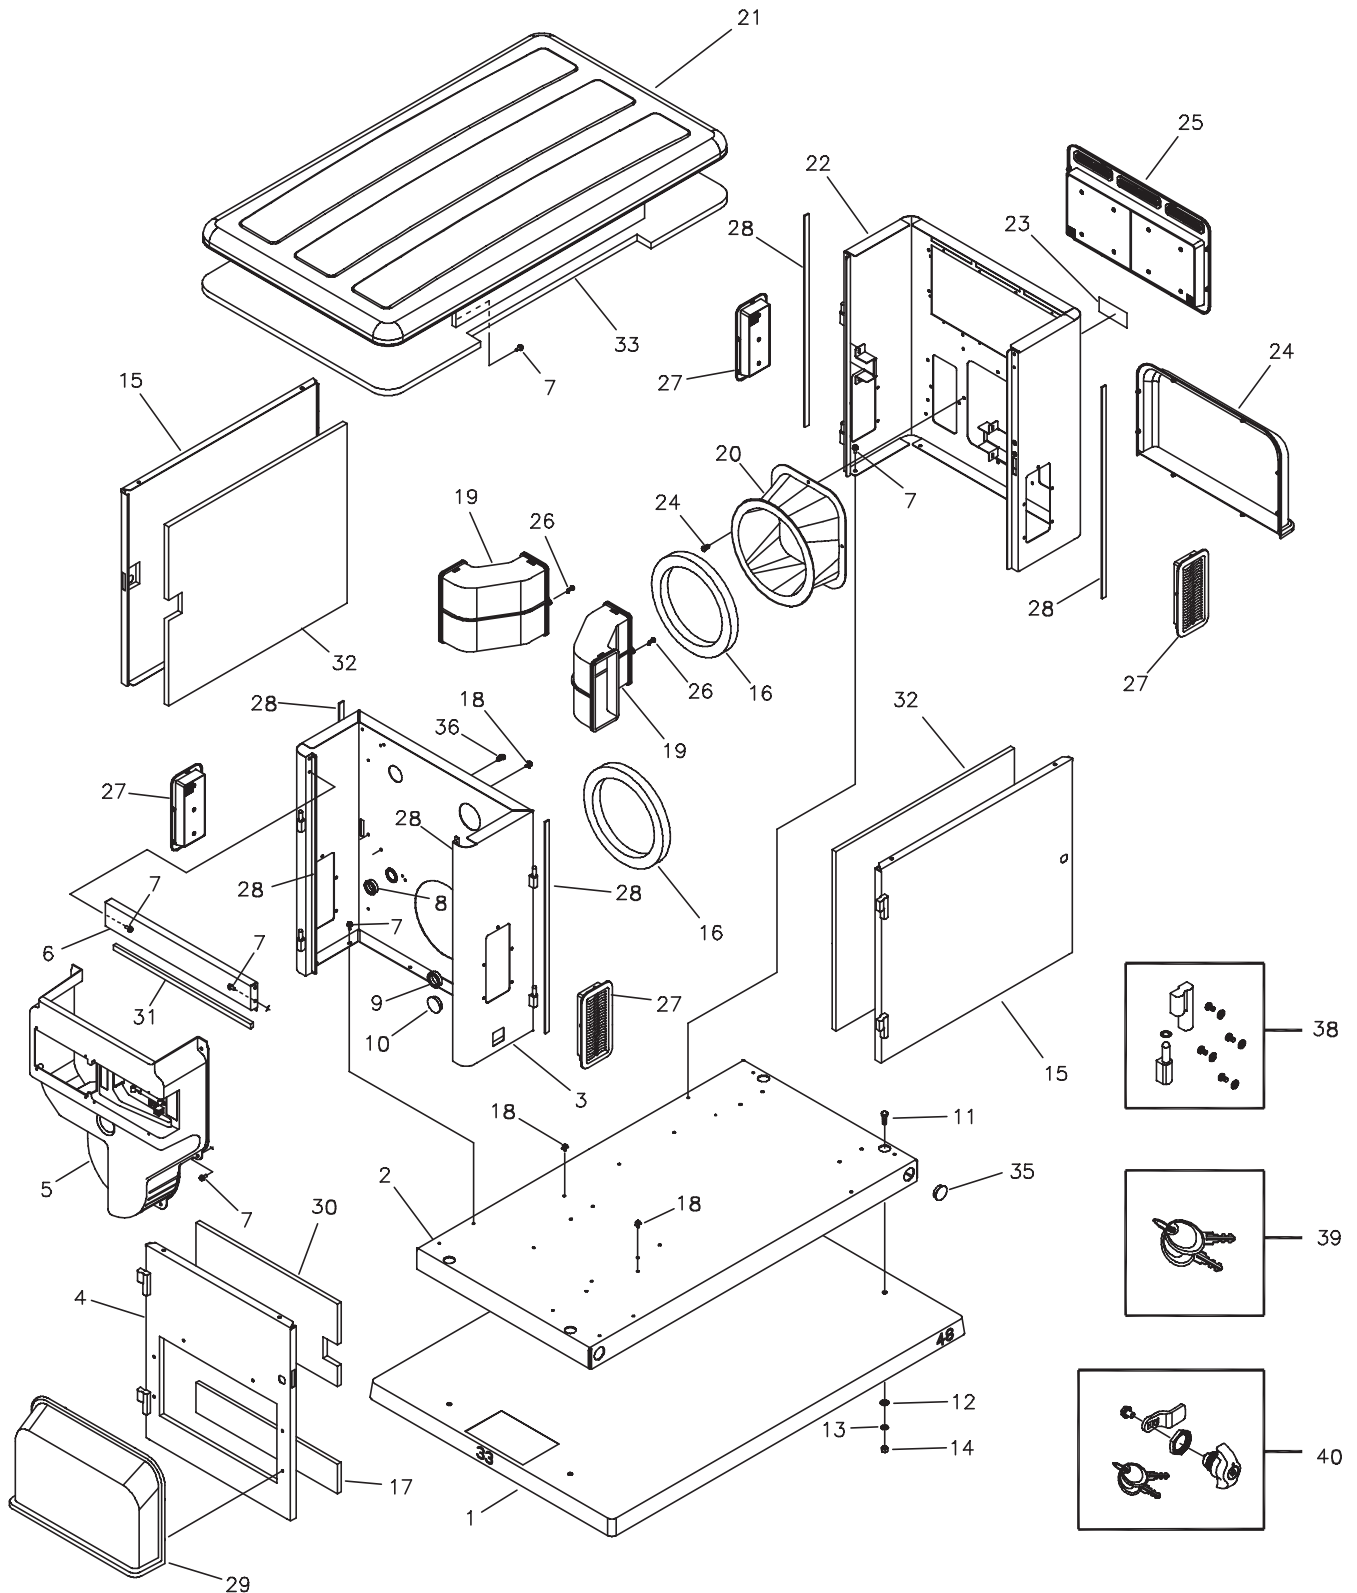

Illustrated Parts List - Main Unit

Item	Part #	Description	Item	Part #	Description
1	U203030GS	BASE, Mounting	50	692062	SCREW
2	198899GS	MOUNT, Vibration	51	NSP	ASSY, Alternator (see page 7)
3	24910GS	HHS, Trilobular 5/16 - 18 x 1/2	52	40976GS	SHCS, M8 - 1.25 x 20
4	194683GS	SOLENOID, Gas Fuel	53	193506GS	DECAL, Caution Hot Surface
5	194829GS	FITTING, Coupling	54	806425	GASKET
6	194830GS	REGULATOR	55	198758GS	MUFFLER
7	195936GS	BRACKET, Mounting Solenoid	56	194681GS	BASE, Muffler Box
8	202382GS	FITTING, 1/2 Flare 3/8 - 18 NPT	57	198928GS	KIT, Insulation, Muffler Base
9	*	HHCS, M8 - 1.25 x 12	58	56893GS	CRIMPTITE, 10 - 24 x 1/2
10	*	HHCS, M6 - 1.0 x 30	59	201282GS	ASSY, Bulkhead, Alternator End w/ Insulation
11	*	WASHER, 1/4 Lock	60	198929GS	KIT, Insulation, Muffler Box
12	*	NUT, M6 - 1.0	61	194682GS	COLLECTOR, Muffler Box
13	B4300GS	HHS, Trilobular, 1/4 - 20 x 1/2	62	194680GS	BOX, Muffler Top
14	194818GS	BATTERY	63	192445GS	SCREW, 10 - 32 x 5/8
15	198593BGS	WIRE-A, Red	64	*	PPHMS, 4-40 x 0.19
16	198913GS	KIT, Battery Hardware	65	*	WASHER, Lock #4
17	185939VGS	WIRE-A, Black	66	186205GS	SWITCH, Oil Temp
18	*	HHCS, M8 1.25 x 16	67	198593CGS	WIRE-A
19	201824GS	BRACKET, Muffler Mounting Base	68	691656	SOLENOID/BRACKET
20	*	WASHER, Flat 5/16 - M8	70	205397GS	DECAL, Requirements, Fuel
23	1723165SM	HOSE, Oil Drain	900	§	ENGINE
24	186649GS	DECAL, Oil Drain	901	843644	FUEL HOSE
25	*	HHCS, 5/16 - 18 x 1	902	843438	CLAMP
26	*	NUT, 5/16 - 18			
27	*	WASHER, Lock 5/16 - M8			
28	*	HHCS, 5/16 - 24 x 3/4 SEMS			
29	*	HHCS, 1/4 - 20 x 1			
30	*	HHCS, 5/16 - 18 x 1 - 3/4			
31	B198897GS	BRACKET, Alt Support	Items Not Illustrated		
32	200013GS	PLATE, Blocking Air, Alt	199327GS		MANUAL, Install
33	194005GS	NUT, 1/4 - 20 Flange, Nylok	194689GS		MANUAL, Operator's
34	*	WASHER, Shakeproof Ext. M6-1/4	MS3792		MANUAL, Engine
35	186790HGS	WIRE, Ground	204516GS		KIT, Manual/Accessory HGS
36	*	WASHER, Lock, M10	198810GS		PAINT, Touchup, Grey 1/2 oz Bottle
37	*	NUT, Hex, M10 - 1.5	198811GS		PAINT, Touchup, Sliver 1/2 oz Bottle
38	*	HHCS, 1/4 - 20 x 3/4	B3518GS		CAP, Funnel Oil Bottle
39	B198896GS	BRACKET, Engine Mounting	202295GS		HOSE, Flex
40	201817GS	DUCT, Air	198866GS		KIT, Led Remote
41	199999GS	PTHS, #6 x 1/2"	198918GS		KIT, Decals, Service
42	*	WASHER, Lock 3/8			
43	*	HHCS, 3/8 - 16 x 1-1/4	Optional Accessories		
44	186790CGS	WIRE	199475GS		PAINT, Touchup, Spray, Silver, 12oz
45	186206GS	PLATE, Switch Oil Temp	199474GS		PAINT, Touchup, Spray, Gray, 12oz
46	*	NUT, Hex 1/4 - 20	6030		KIT, Cold Weather (Includes Battery and Oil Warmers)
47	*	WASHER, M6, Flat 1/4			
48	*	HHCS, M10 - 1.5			
49	B4260GS	DISK, Engine Air			

* - Items without part numbers are common fasteners and are available at local hardware stores.

§ - Contact Engine Manufacturer

Exploded View - Enclosure